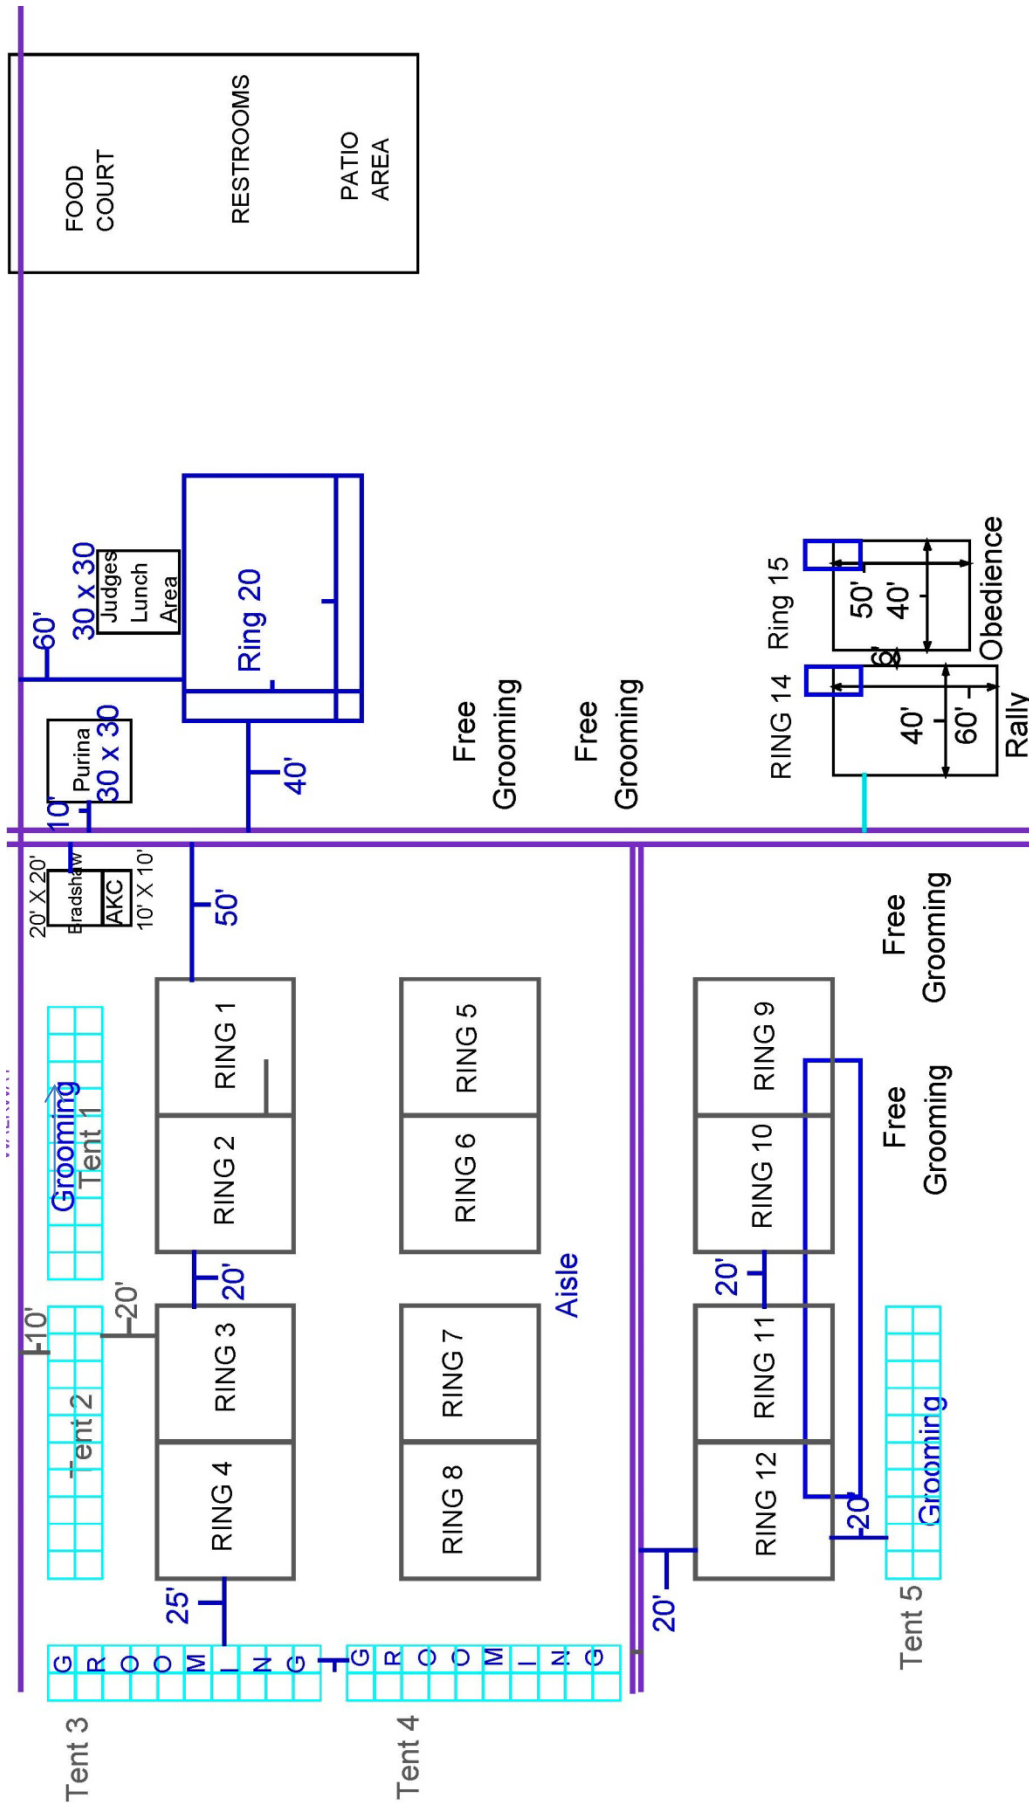

Italian Greyhound	3	8:00 AM	12
Japanese Akitainu	1	12:45 PM	3
Japanese Chin	4	8:00 AM	12
Keeshond	7	12:40 PM	5
Kerry Blue Terrier	3	11:00 AM	10
Kuvasz	1	10:00 AM	2
Labrador Retriever	3	8:00 AM	1
Lakeland Terrier	1	9:00 AM	10
Lhasa Apso	3	11:00 AM	5
Manchester Terrier (Standard)	9	8:00 AM	12
Mastiff	8	10:00 AM	2
Miniature American Shepherd	2	9:00 AM	3
Miniature Bull Terrier	7	11:00 AM	10
Miniature Pinscher	1	9:00 AM	12
Miniature Schnauzer	3	10:00 AM	10
Nederlandse Kooikerhondjes	4	10:00 AM	1
Newfoundland	3	9:00 AM	2
Norwegian Buhund	1	11:00 AM	3
Norwich Terrier	2	10:00 AM	10
Novice Class B	3	11:40 AM	15
Novice Senior Class	1	12:45 PM	10
Old English Sheepdog	9	12:45 PM	3
Open Junior Class	1	12:45 PM	10
Open Class A	3	11:40 AM	15
Open Class B	12	10:10 AM	15
Open Intermediate Class	5	12:45 PM	10
Papillon	12	9:00 AM	12
Parson Russell Terrier	2	8:00 AM	10
Pekingese	2	8:00 AM	12
Pembroke Welsh Corgi	14	8:00 AM	3
Petit Basset Griffon Vendeens	1	11:30 AM	9
Pharaoh Hound	1	11:30 AM	9
Pointer	5	8:00 AM	1
Pomeranian	10	10:00 AM	12
Poodle (Miniature)	5	10:00 AM	2
Poodle (Standard)	19	12:25 PM	2
Poodle (Toy)	11	9:00 AM	2
Portuguese Water Dog	2	10:00 AM	2
Pug	9	9:00 AM	10
Rally Novice A	1	9:40 AM	14
Rally Novice B	3	9:40 AM	14
Rally Intermediate	6	9:10 AM	14
Rally Advanced A	1	8:50 AM	14
Rally Advanced B	3	8:50 AM	14
Rally Excellent A	1	8:30 AM	14
Rally Excellent B	3	8:30 AM	14
Rally Master	6	8:00 AM	14
Rat Terrier	1	10:00 AM	10
Retriever (Nova Scotia Duck Tolling)	38:00 AM		1
Rhodesian Ridgeback	37	8:00 AM	9
Rottweiler	9	8:00 AM	2
Russell Terriers	2	10:00 AM	10
Saluki	2	10:30 AM	9
Samoyed	9	10:00 AM	2
Schipperke	1	11:05 AM	2
Scottish Terrier	10	10:00 AM	10
Shetland Sheepdog	29	12:40 PM	5
Shiba-Inu	2	11:05 AM	2
Siberian Husky	15	8:00 AM	2
Silky Terrier	1	10:00 AM	12
Sloughi	2	10:30 AM	9
Soft Coated Wheaten Terrier	4	10:00 AM	10
Spinone Italiano	1	10:00 AM	1
ST. Bernard	1	10:00 AM	2
Staffordshire Bull Terriers	7	11:00 AM	10
Standard Schnauzer	3	9:00 AM	2
The Master Class	2	12:45 PM	10
Tibetan Mastiff	1	10:00 AM	2
Tibetan Terrier	1	11:05 AM	2
Utility Class A	2	9:50 AM	15
Utility Class B	13	8:00 AM	15
Vizsla	9	10:00 AM	1
Weimaraner	5	8:00 AM	1
Welsh Springer Spaniel	4	8:00 AM	1
Welsh Terrier	1	9:00 AM	10
West Highland White Terrier	11	9:00 AM	10
Whippet	22	9:30 AM	9
Wirehaired Pointing Griffon	1	10:00 AM	1
Xoloitzcuintli	10	11:05 AM	2
Yorkshire Terrier	5	11:05 AM	12

Total Dog Entries in Show: 1005

FastCat
Scent Work
Farm Dog