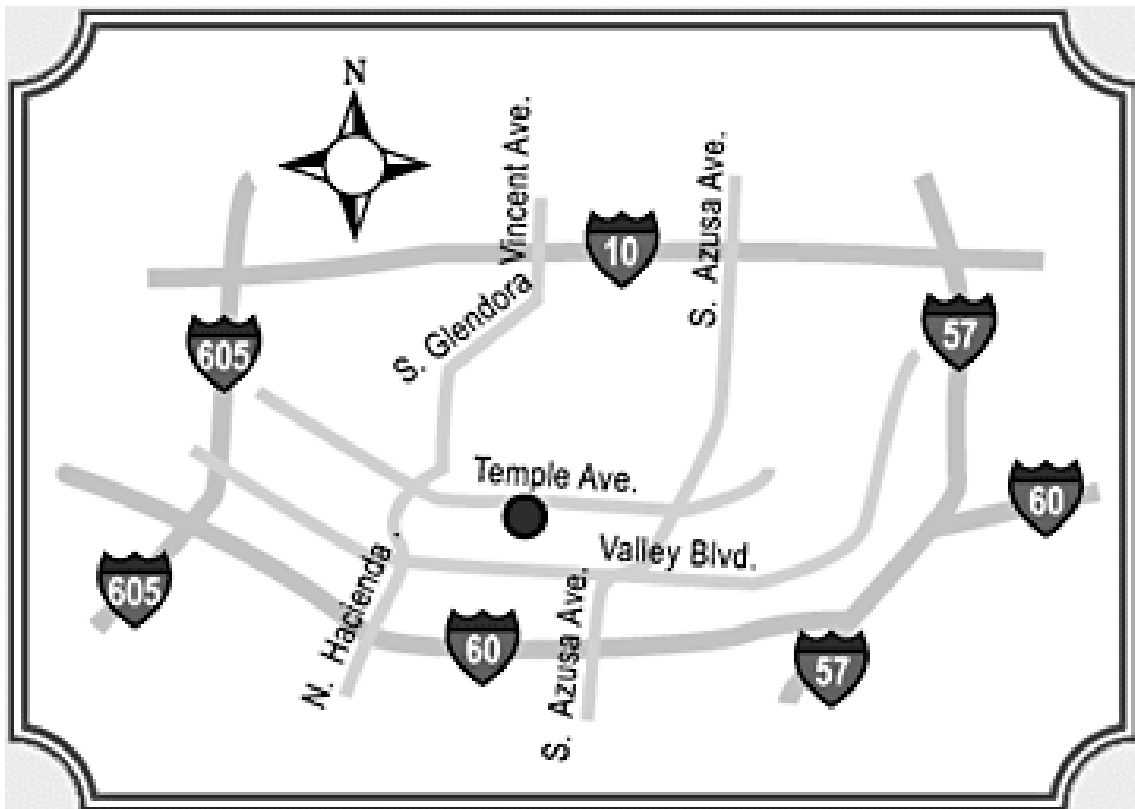

DIRECTIONS TO SHOW SITE

FROM THE LOS ANGELES AREA

I-10 (San Bernardino Fwy – East) Exit Azusa Avenue, turn right and travel south to Temple Avenue. Turn right at Temple Avenue and continue just over a mile. Signal lights and entrance will be on left-hand side. Enter at 16000 Temple Avenue.

60 (Pomona Fwy – East) Exit Azusa Avenue, turn left and travel north to Temple Avenue. Turn left on Temple Avenue. Signal lights and entrance will be on left-hand side. Enter at 16000 Temple Avenue.

FROM BURBANK

I-5 South to 60 East. Exit Hacienda Boulevard, turn left and travel north to Temple Avenue. Turn right on Temple Avenue, pass three signal lights and the entrance will be on right-hand side. Enter at 16000 Temple Avenue.

FROM POMONA-SAN BERNARDINO

I-10 (San Bernardino Fwy – West) Exit Azusa Avenue, turn left and travel south to Temple Avenue. Turn right on Temple Avenue and continue for just over a mile. Signal lights and entrance will be on left-hand side. Enter at 16000 Temple Avenue.

60 (Pomona Fwy – West) Exit Azusa Avenue, turn right and travel north to Temple Avenue. Turn left on Temple Avenue and continue for just over a mile. Signal lights and entrance will be on left-hand side. Enter at 16000 Temple Avenue.