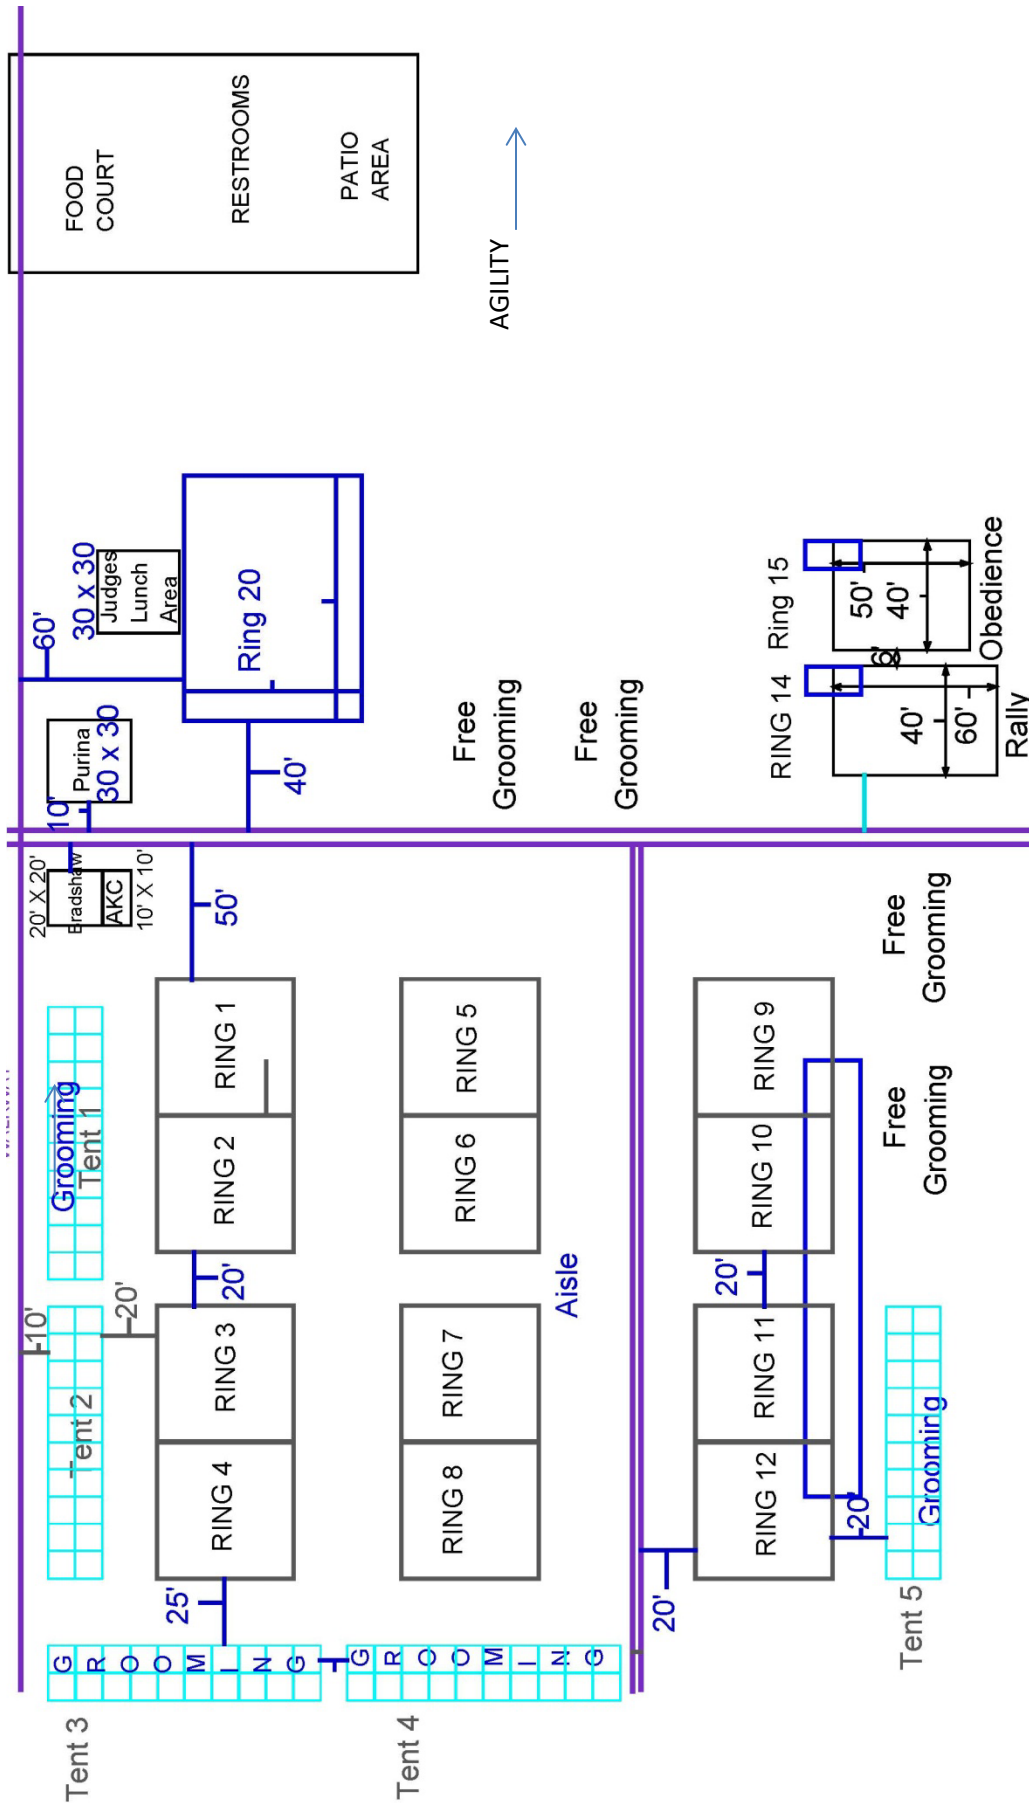

Ibizan Hound	5	11:00 AM	9
Irish Setter	6	10:00 AM	1
Irish Terrier	1	12 Noon	8
Irish Wolfhound	6	10:00 AM	9
Italian Greyhound	3	10:00 AM	10
Japanese Chin	7	10:00 AM	10
Keeshond	1	9:00 AM	8
Labrador Retriever	14	8:00 AM	1
Lakeland Terrier	1	12 Noon	8
Lowchen	5	11:05 AM	8
Maltese	4	12:15 PM	4
Manchester Terrier (Standard)	3	12:15 PM	4
Manchester Terrier (Toy)	1	12:15 PM	4
Mastiff	3	8:00 AM	8
Miniature American Shepherd	3	10:00 AM	12
Miniature Bull Terrier	3	9:00 AM	8
Miniature Pinscher	7	8:00 AM	10
Miniature Schnauzer	4	12 Noon	8
Nederlandse Kooikerhondjes	1	10:00 AM	1
Newfoundland	6	8:00 AM	8
Norfolk Terrier	1	11:05 AM	8
Norwich Terrier	5	11:05 AM	8
Novice Junior Class	2	12:35 PM	1
Novice Class A	4	10:45 AM	15
Novice Class B	4	10:15 AM	15
Novice Intermediate Class	1	12:35 PM	1
Novice Senior Class	1	12:35 PM	1
Old English Sheepdog	4	11:00 AM	12
Open Junior Class	6	12:35 PM	1
Open Class A	3	9:50 AM	15
Open Class B	6	9:05 AM	15
Open Intermediate Class	7	12:35 PM	1
Open Senior Class	4	12:35 PM	1
Otterhound	2	8:00 AM	9
Papillon	9	8:00 AM	10
Parson Russell Terrier	6	9:00 AM	8
Pekingese	4	10:00 AM	10
Pembroke Welsh Corgi	20	10:00 AM	12
Petit Basset Griffon Vendeens	1	11:00 AM	9
Pointer	13	9:00 AM	1
Pomeranian	7	12:45 PM	10
Poodle (Miniature)	6	12:15 PM	4
Poodle (Standard)	14	12:15 PM	4
Poodle (Toy)	12	10:45 AM	4
Pug	17	9:00 AM	10
Puli	2	10:00 AM	12
Rally Novice A	4	10:20 AM	14
Rally Novice B	2	10:20 AM	14
Rally Intermediate	11	9:45 AM	14
Rally Advanced A	2	9:05 AM	14
Rally Advanced B	7	9:05 AM	14
Rally Excellent B	7	8:30 AM	14
Rally Master	6	8:00 AM	14
Rat Terrier	2	9:00 AM	8
Rhodesian Ridgeback	23	8:00 AM	9
Rottweiler	1	9:00 AM	12
Russell Terriers	5	1:15 PM	8
Saluki	4	11:00 AM	9
Samoyed	10	8:00 AM	8
Scottish Terrier	4	12 Noon	8
Shetland Sheepdog	11	11:00 AM	12
Shiba-Inu	9	12:15 PM	4
Siberian Husky	18	10:00 AM	7
Sloughi	2	11:00 AM	9
Soft Coated Wheaten Terrier	3	9:00 AM	8
Spinone Italiano	2	11:30 AM	2
Staffordshire Bull Terriers	10	9:00 AM	8
Standard Schnauzer	4	8:00 AM	8
Tibetan Terrier	3	12:15 PM	4
Toy Fox Terrier	6	9:00 AM	10
Utility Class A	3	8:45 AM	15
Utility Class B	5	8:00 AM	15
Vizsla	16	11:30 AM	2
Weimaraner	4	11:30 AM	2
Welsh Springer Spaniel	2	11:30 AM	2
Welsh Terrier	1	12 Noon	8
West Highland White Terrier	9	1:15 PM	8
Whippet	25	9:00 AM	9
Xoloitcuintli	3	12:15 PM	4
Yorkshire Terrier	6	10:00 AM	10

Total Dog Entries in Show: 1107

FastCat
Scent Work
Farm Dog