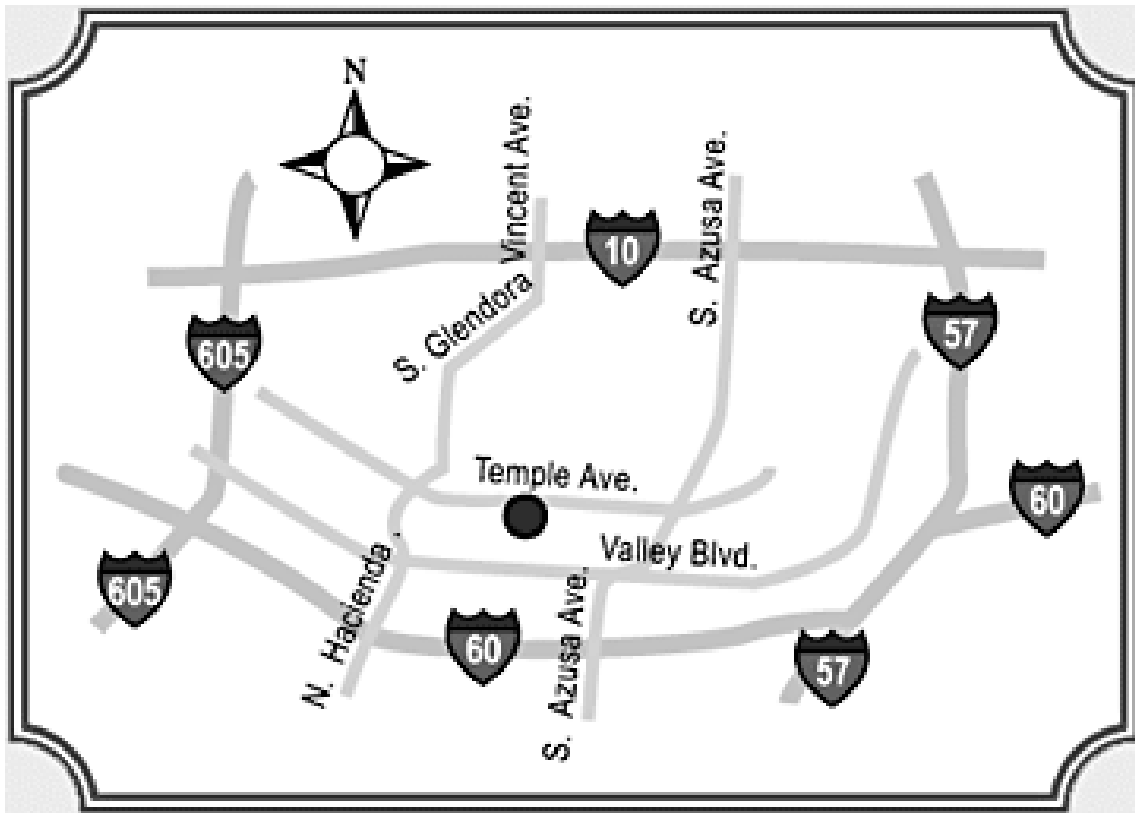

DIRECTIONS TO SHOW SITE

FROM THE LOS ANGELES AREA

I-10 (San Bernardino Fwy – East) Exit Azusa Avenue, turn right and travel south to Temple Avenue. Turn right at Temple Avenue and continue just over a mile. Signal lights and entrance will be on left-hand side. Enter at 16000 Temple Avenue.

60 (Pomona Fwy – East) Exit Azusa Avenue, turn left and travel north to Temple Avenue. Turn left on Temple Avenue. Signal lights and entrance will be on left-hand side. Enter at 16000 Temple Avenue.

FROM BURBANK

I-5 South to 60 East. Exit Hacienda Boulevard, turn left and travel north to Temple Avenue. Turn right on Temple Avenue, pass three signal lights and the entrance will be on right-hand side. Enter at 16000 Temple Avenue.

FROM POMONA-SAN BERNARDINO

I-10 (San Bernardino Fwy – West) Exit Azusa Avenue, turn left and travel south to Temple Avenue. Turn right on Temple Avenue and continue for just over a mile. Signal lights and entrance will be on left-hand side. Enter at 16000 Temple Avenue.

60 (Pomona Fwy – West) Exit Azusa Avenue, turn right and travel north to Temple Avenue. Turn left on Temple Avenue and continue for just over a mile. Signal lights and entrance will be on left-hand side. Enter at 16000 Temple Avenue.