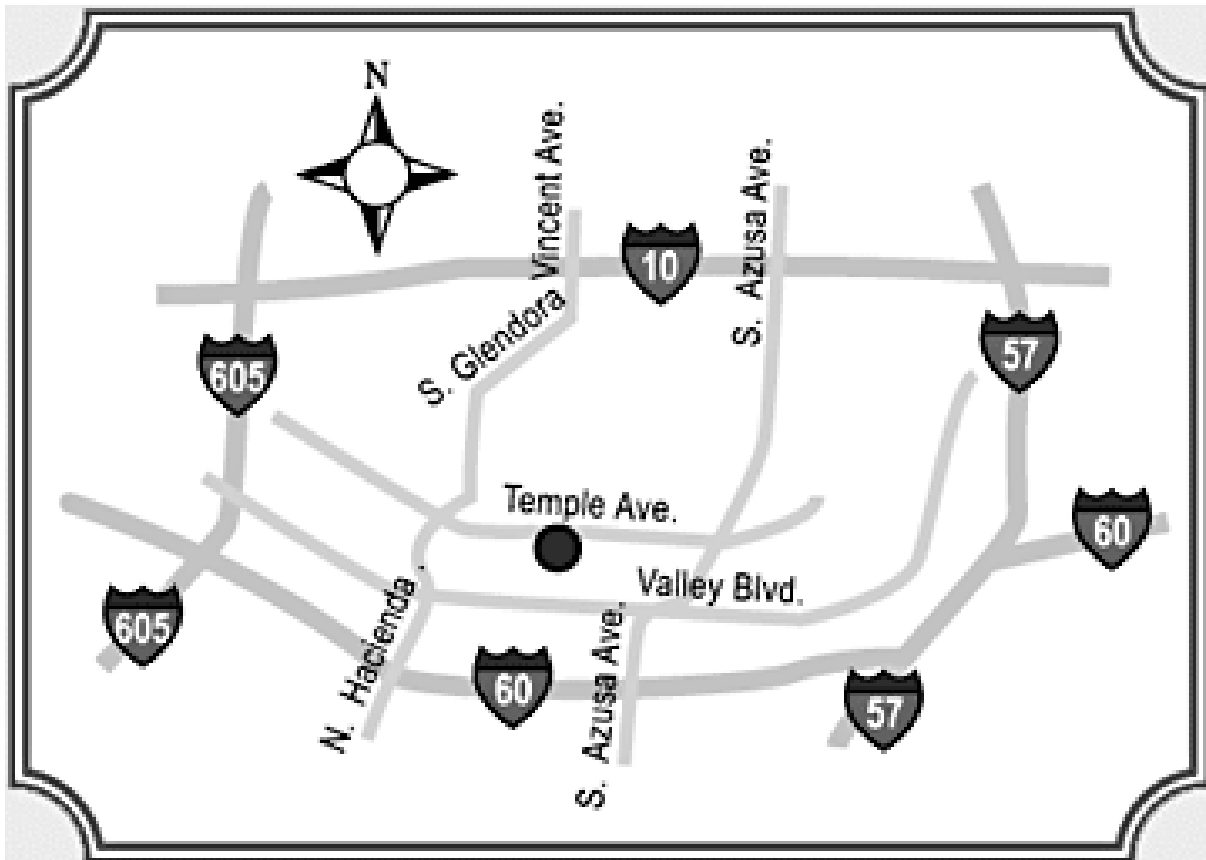

DIRECTIONS TO SHOW SITE

FROM THE LOS ANGELES AREA

I-10 (San Bernardino Fwy – East) Exit Azusa Avenue, turn right and travel south to Temple Avenue. Turn right at Temple Avenue and continue just over a mile. Signal lights and entrance will be on left-hand side. Enter at 16000 Temple Avenue.

60 (Pomona Fwy – East) Exit Azusa Avenue, turn left and travel north to Temple Avenue. Turn left on Temple Avenue. Signal lights and entrance will be on left-hand side. Enter at 16000 Temple Avenue.

FROM BURBANK

I-5 South to 60 East. Exit Hacienda Boulevard, turn left and travel north to Temple Avenue. Turn right on Temple Avenue, pass three signal lights and the entrance will be on right-hand side. Enter at 16000 Temple Avenue.

FROM POMONA-SAN BERNARDINO

I-10 (San Bernardino Fwy – West) Exit Azusa Avenue, turn left and travel south to Temple Avenue. Turn right on Temple Avenue and continue for just over a mile. Signal lights and entrance will be on left-hand side. Enter at 16000 Temple Avenue.

60 (Pomona Fwy – West) Exit Azusa Avenue, turn right and travel north to Temple Avenue. Turn left on Temple Avenue and continue for just over a mile. Signal lights and entrance will be on left-hand side. Enter at 16000 Temple Avenue.