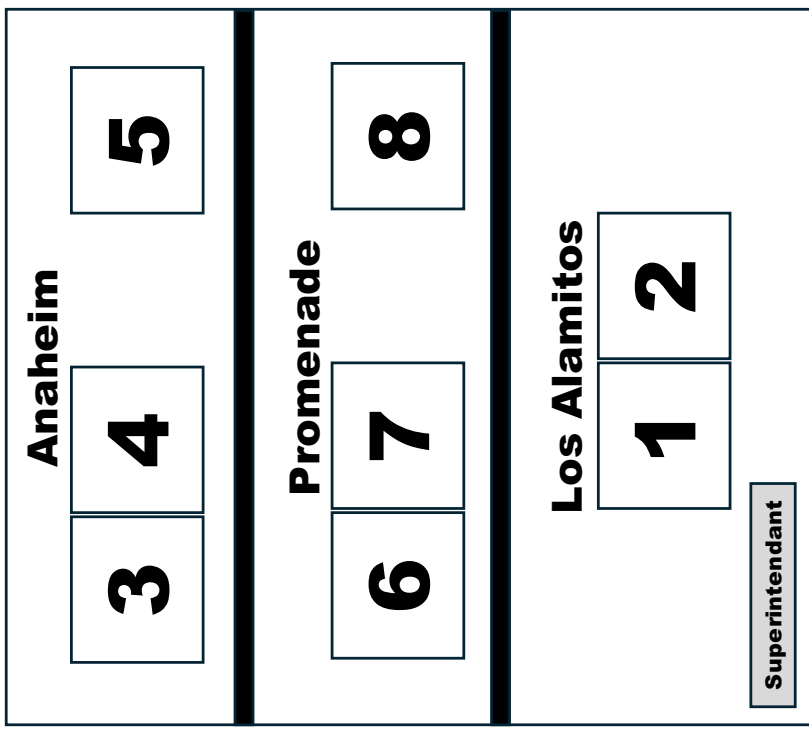

UN LOADING ZONE