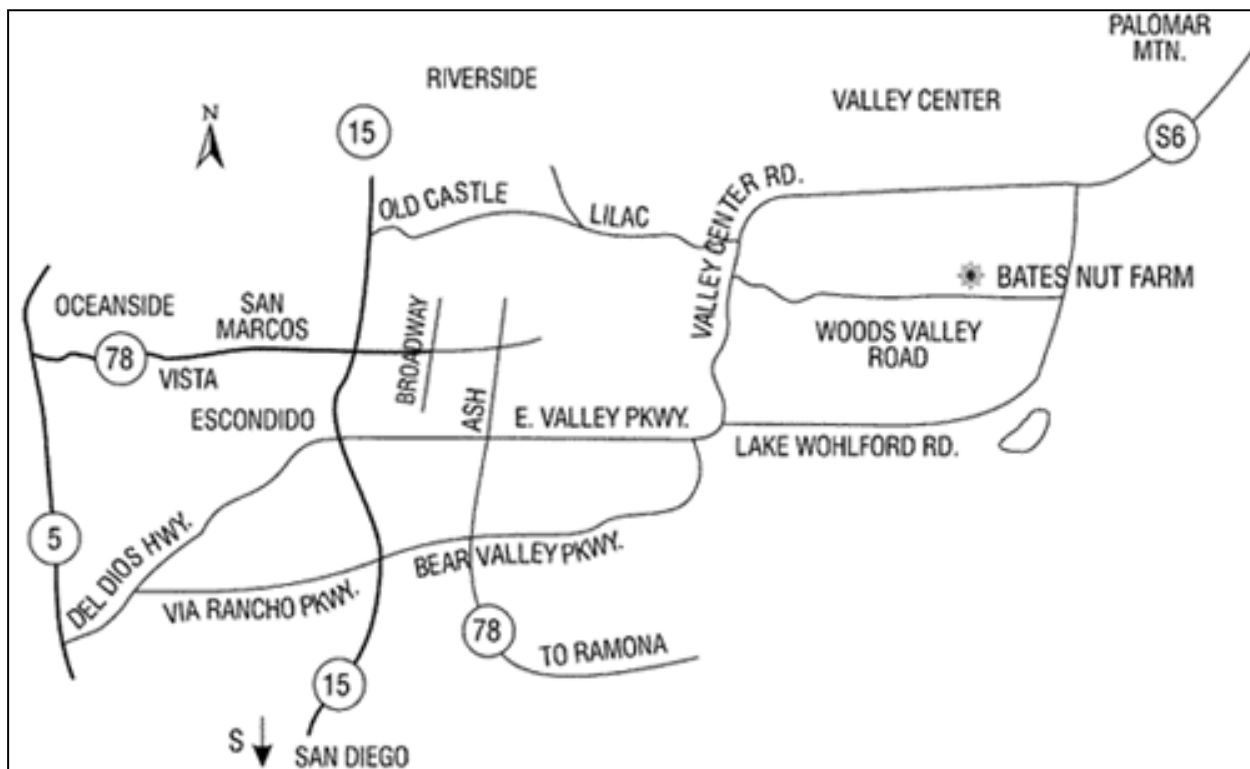

No exercise pens or set-ups in any Day of Show Parking lot.

All dogs on grooming loops must be attended at all times.

No vehicles or vehicle traffic will be allowed on the show grounds for loading or unloading.

ATTENTION EXHIBITORS:

Gas stations and grocery stores are in Escondido 8.1 miles from show grounds.

This show site has a No Smoking and No Alcohol Policy. Please help the club retain this show site by following these rules.

All exhibitors will be held responsible for the clean-up of their dogs. This includes all aisles, all surrounding areas, all parking lots, hotels and motels.

Please put all trash in the proper receptacles.

Any exhibitor who does not adhere to these rules may be subject to disciplinary action.

SHOWGROUNDS:

Bates Nut Farm is open from 9-5 pm. and offers many amenities to exhibitors. They have a snack bar, antique shop, craft shop and a store. Water and restrooms are located near rings. For information on the grounds, go to www.batesnutfarm.biz

DIRECTIONS TO SHOW GROUNDS:

From I-5 NORTH OR SOUTH Take Hwy 78 East to I-15 North. Next Follow I-15 North or South. Take El Norte Parkway (first exit) go east 4 ½ miles to Valley Parkway. Turn left, continue on Valley Parkway which will become Valley Center Road go 10 miles to the 4th stoplight at Lake Wolford turn right. Continue 2.2 miles to four way stop sign at Woods Valley turn Right. Bates Nut Farm will be on your right.