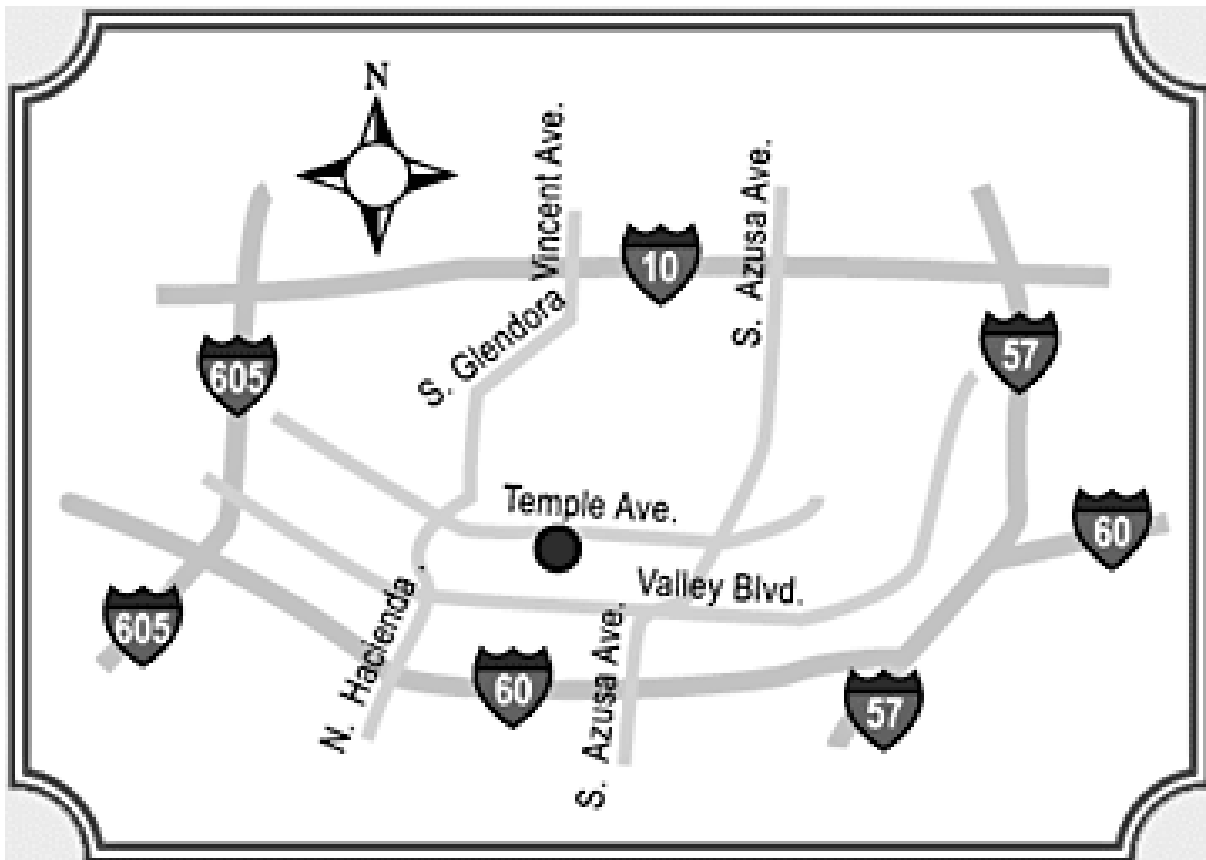

DIRECTIONS TO SHOW SITE

FROM WEST I-10 (San Bernardino Fwy – East) Exit Azusa Avenue, turn right and travel south to Temple Avenue. Turn right at Temple Avenue and continue just over a mile. Signal lights and entrance will be on left-hand side. Enter at 16000 Temple Avenue.

ALTERNATE FROM WEST 60 Pomona Fwy – East: Exit Azusa Avenue, turn left and travel north to Temple Avenue. Turn left on Temple Avenue. Signal lights and entrance will be on left-hand side. Enter at 16000 Temple Avenue.

FROM NORTH I-5 South to 60 East. Exit Hacienda Boulevard, turn left and travel north to Temple Avenue. Turn right on Temple Avenue, pass three signal lights and the entrance will be on right-hand side. Enter at 16000 Temple Avenue.

FROM EAST I-10 (San Bernardino Fwy – West) Exit Azusa Avenue, turn left and travel south to Temple Avenue. Turn right on Temple Avenue and continue for just over a mile. Signal lights and entrance will be on left-hand side. Enter at 16000 Temple Avenue.

ALTERNATE FROM EAST 60 (Pomona Fwy – West) Exit Azusa Avenue, turn right and travel north to Temple Avenue. Turn left on Temple Avenue and continue for just over a mile. Signal lights and entrance will be on left-hand side. Enter at 16000 Temple Avenue.