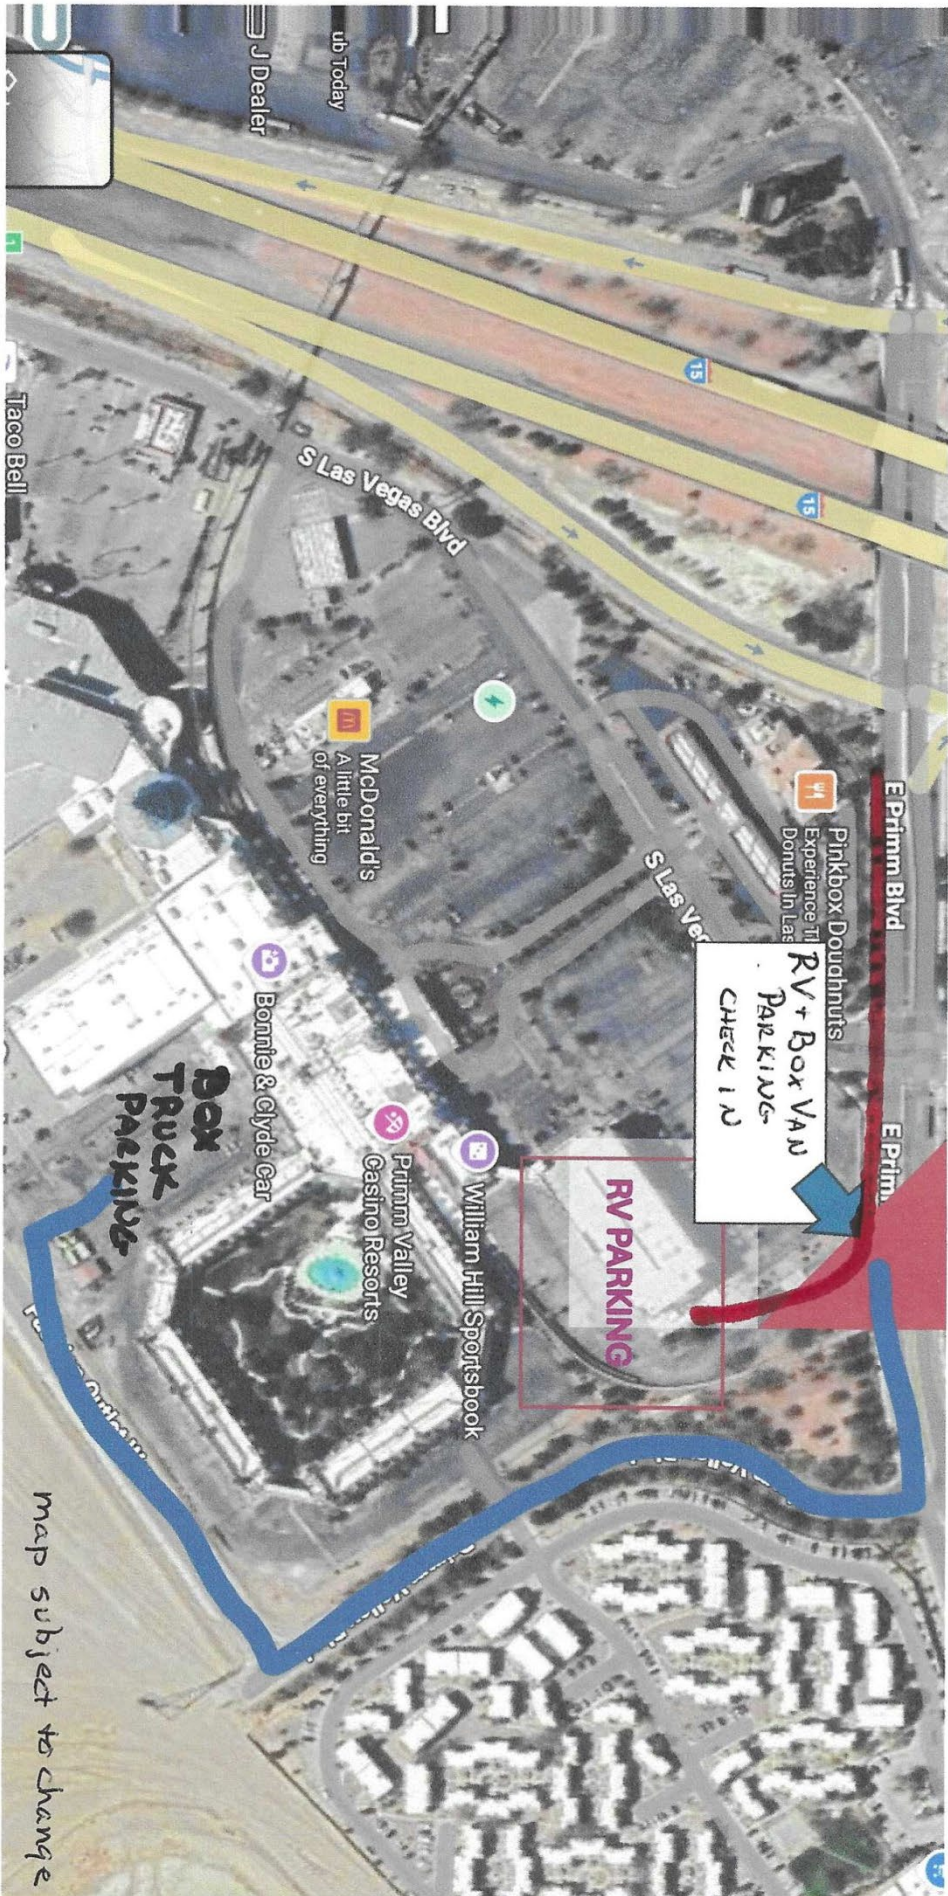

SATURDAY JUDGING SCHEDULE

Please Note: This Schedule is for the convenience of exhibitors and spectators. If a discrepancy exists between these times and/or ring numbers, and those listed under the ring number in the body of the program, follow the latter.

BREED	TOTAL	TIME	NO
Affenpinscher	2	8:00 AM	3
Afghan Hound	2	12:10 PM	3
Airedale Terrier	2	11:30 AM	4
Akita	3	9:00 AM	2
American Eskimos	1	11:00 AM	6
American Hairless Terrier	5	11:30 AM	4
American Staffordshire Terrier	2	10:00 AM	4
Anatolian Shepherd	2	9:00 AM	2
Australian Cattle Dog	4	11:00 AM	7
Australian Shepherd	15	10:00 AM	7
Australian Terrier	1	11:00 AM	6
Basenji	3	9:00 AM	5
Beagle Thirteen Inch	2	9:00 AM	5
Beagle Fifteen Inch	4	9:00 AM	5
Beauceron	11	11:00 AM	7
Beginner Novice A	1	9:00 AM	9
Beginner Novice B	3	9:00 AM	9
Belgian Malinois	10	9:30 AM	7
Belgian Sheepdog	2	9:30 AM	7
Belgian Tervuren	1	10:00 AM	7
Berger Picard	2	12:45 PM	7
Bernese Mountain Dog	2	9:00 AM	2
Bichon Frise	11	10:00 AM	6
Black and Tan Coonhound	1	12:10 PM	3
Black Russian Terrier	3	9:00 AM	2
Bloodhound	2	12:10 PM	3
Border Collie	14	12:45 PM	7
Border Terrier	2	11:30 AM	4
Borzoi	3	8:00 AM	5
Boston Terrier	6	9:00 AM	6
Bouvier Des Flandres	7	1:35 PM	7
Boxer	37	8:00 AM	7
Brittany	1	1:15 PM	6
Brussels Griffon	1	10:00 AM	3
Bull Terrier (Colored)	1	11:30 AM	4
Bull Terrier (White)	2	11:30 AM	4
Bulldog	24	8:00 AM	6
Bullmastiff	2	9:00 AM	2
Cairn Terrier	5	11:30 AM	4
Cane Corso	9	9:45 AM	2
Cardigan Welsh Corgi	6	1:35 PM	7
Cavalier King Charles Spaniel	10	9:00 AM	3
Cesky Terrier	1	11:30 AM	4
Chesapeake Bay Retriever	2	2:15 PM	6
Chihuahua (Long Coat)	13	8:00 AM	3
Chihuahua (Smooth Coat)	3	8:00 AM	3
Chinese Crested	3	8:00 AM	3
Chinese Shar-Pei	1	10:00 AM	6
Clumber Spaniel	2	10:00 AM	4
Cocker Spaniel (Ascob)	1	2:15 PM	6
Cocker Spaniel (Black)	1	2:15 PM	6
Cocker Spaniel (Parti-Color)	1	2:15 PM	6
Collie (Rough)	3	11:00 AM	7
Collie (Smooth)	2	11:00 AM	7
Coton de Tulear	1	11:00 AM	6
Dachshund (Longhaired)	15	9:00 AM	5
Dachshund (Smooth)	11	10:00 AM	5
Dachshund (Wirehaired)	21	10:25 AM	5
Dalmatian	5	11:00 AM	6
Danish-Swedish Farmdog	1	9:00 AM	2
Doberman Pinscher	17	9:45 AM	2
Dogo Argentino	1	9:00 AM	2
Dogue De Bordeaux	3	9:00 AM	2
English Cocker Spaniel	2	2:15 PM	6
English Setter	4	9:00 AM	4
English Springer Spaniel	5	10:00 AM	4
Flat-Coated Retriever	18	8:00 AM	4
French Bulldog	7	9:00 AM	6
German Shepherd Dog	2	10:00 AM	7
German Shorthaired Pointer	5	1:15 PM	6
Golden Retriever	19	1:15 PM	6
Gordon Setter	1	2:15 PM	6
Graduate Novice	1	11:45 AM	8
Great Dane	19	8:00 AM	1
Great Pyrenees	6	10:00 AM	1
Greater Swiss Mountain Dog	4	10:00 AM	1
Havanese	3	9:00 AM	3