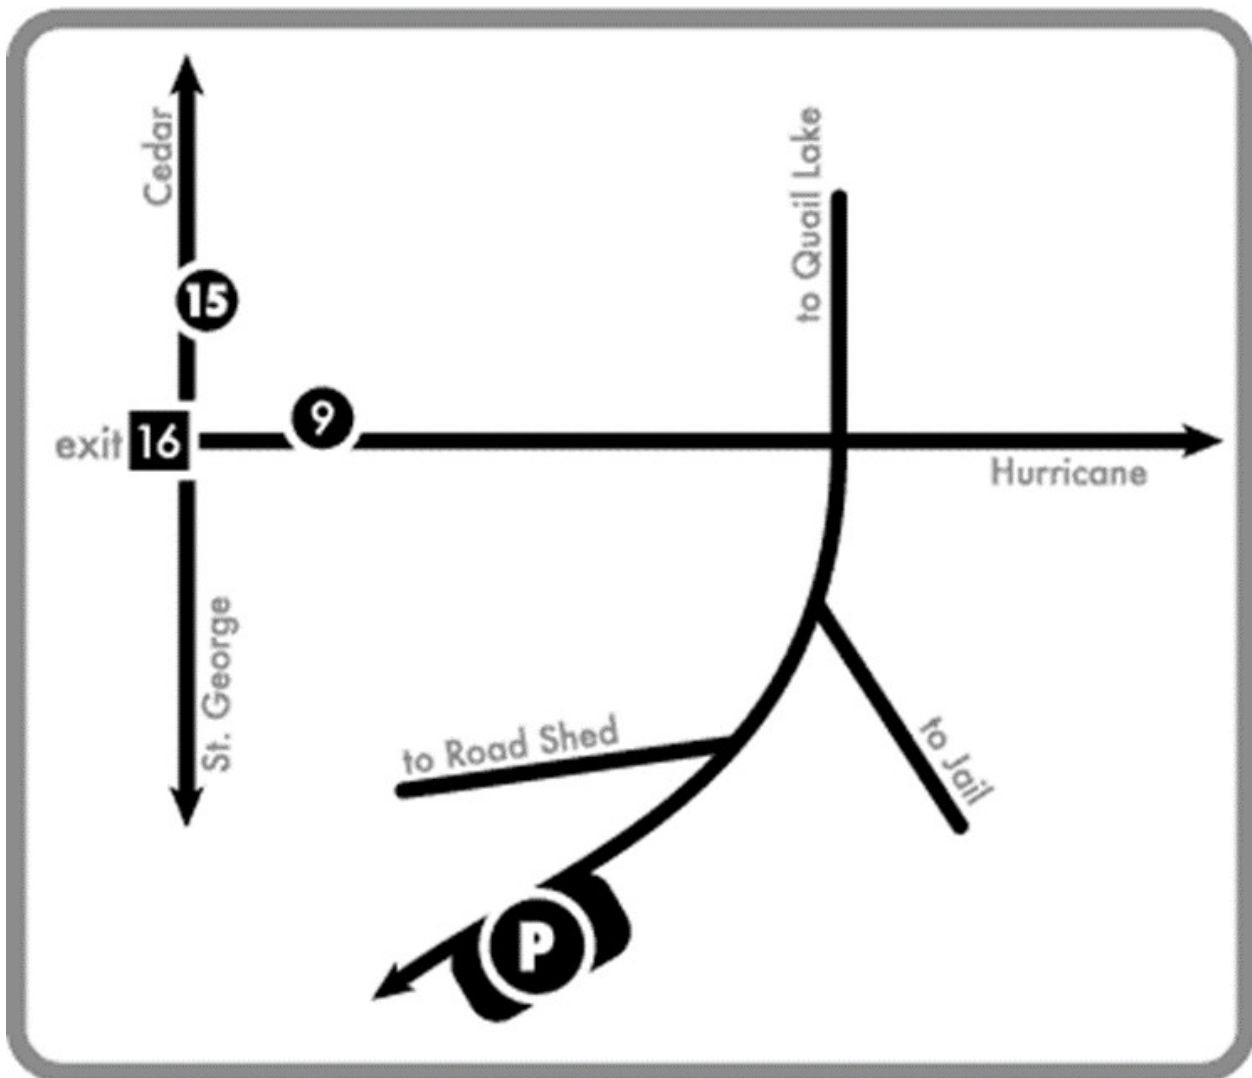

Then go about .4 mile

Follow 5300W pass the DMV.

Keep going as it merges onto 5500W.

Then to Washington County Legacy Park and Fairgrounds.

Parking lot will be on your left side Go past the buildings

FRIDAY # 1 JUDGING SCHEDULE