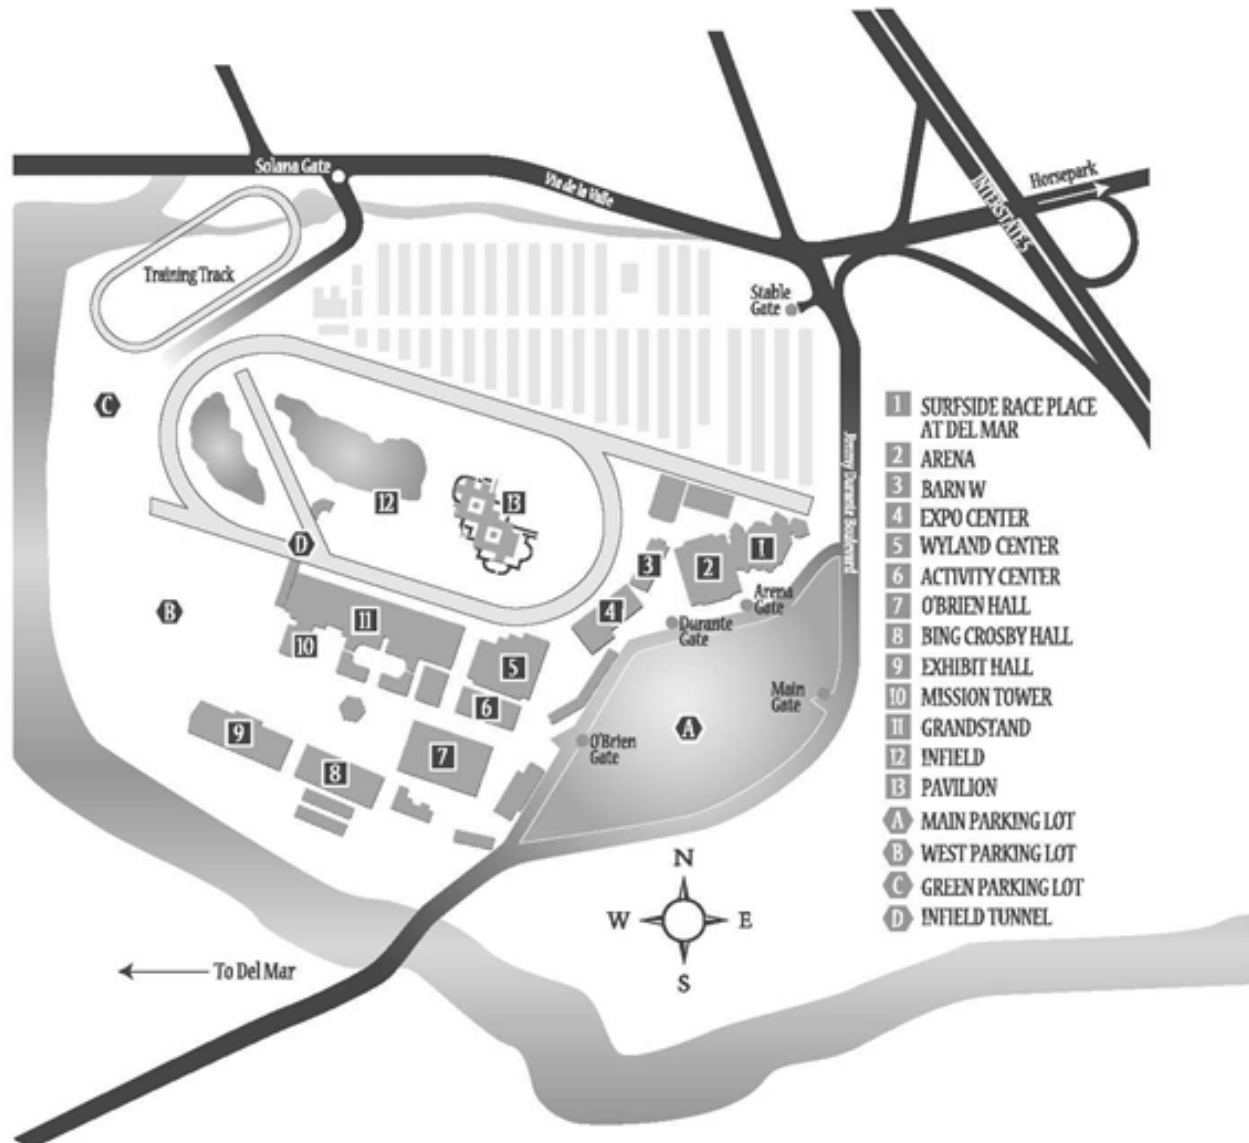

Del Mar Fairgrounds

FRIDAY JUDGING SCHEDULE

Please Note: This Schedule is for the convenience of exhibitors and spectators. If a discrepancy exists between these times and/or ring numbers, and those listed under the ring number in the body of the program, follow the latter.