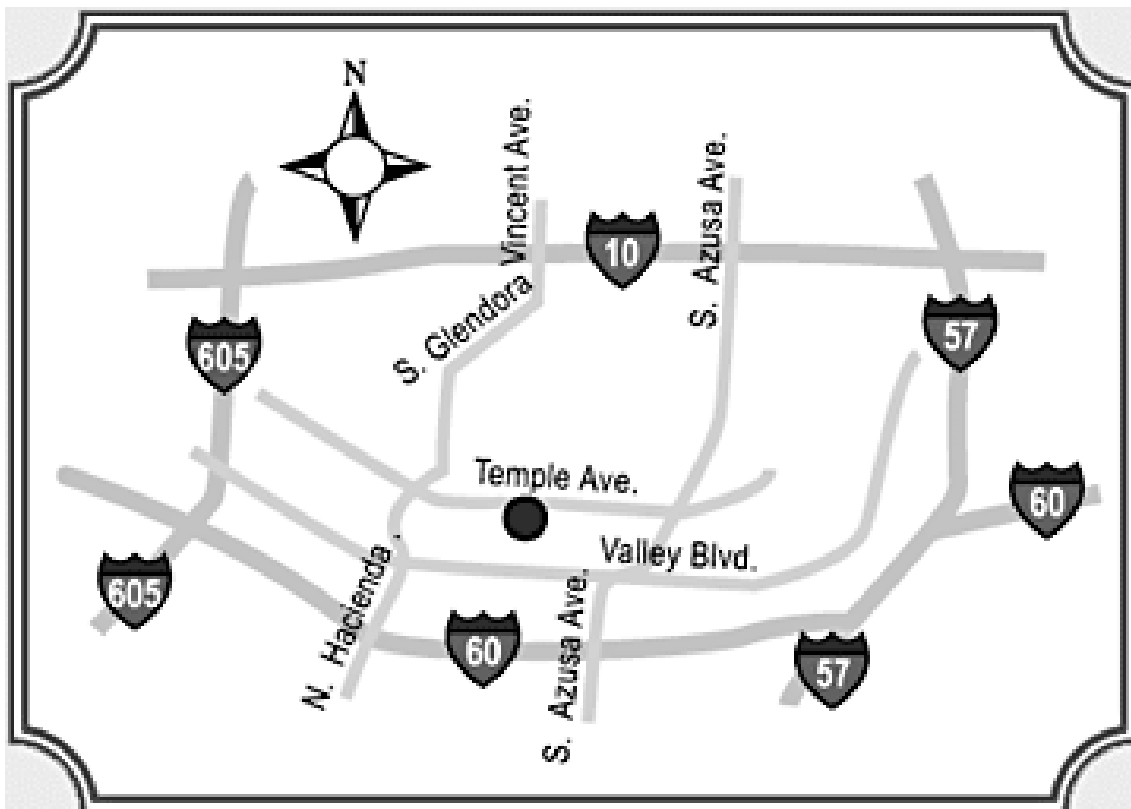

DIRECTIONS TO SHOW SITE

FROM THE LOS ANGELES AREA

I-10 (San Bernardino Fwy – East) Exit Azusa Avenue, turn right and travel south to Temple Avenue. Turn right at Temple Avenue and continue just over a mile. Signal lights and entrance will be on left-hand side. Enter at 16000 Temple Avenue.

60 (Pomona Fwy – East) Exit Azusa Avenue, turn left and travel north to Temple Avenue. Turn left on Temple Avenue. Signal lights and entrance will be on left-hand side. Enter at 16000 Temple Avenue.

FROM BURBANK

I-5 South to 60 East. Exit Hacienda Boulevard, turn left and travel north to Temple Avenue. Turn right on Temple Avenue, pass three signal lights and the entrance will be on right-hand side. Enter at 16000 Temple Avenue.

FROM POMONA-SAN BERNARDINO

I-10 (San Bernardino Fwy – West) Exit Azusa Avenue, turn left and travel south to Temple Avenue. Turn right on Temple Avenue and continue for just over a mile. Signal lights and entrance will be on left-hand side. Enter at 16000 Temple Avenue.

60 (Pomona Fwy – West) Exit Azusa Avenue, turn right and travel north to Temple Avenue. Turn left on Temple Avenue and continue for just over a mile. Signal lights and entrance will be on left-hand side. Enter at 16000 Temple Avenue.