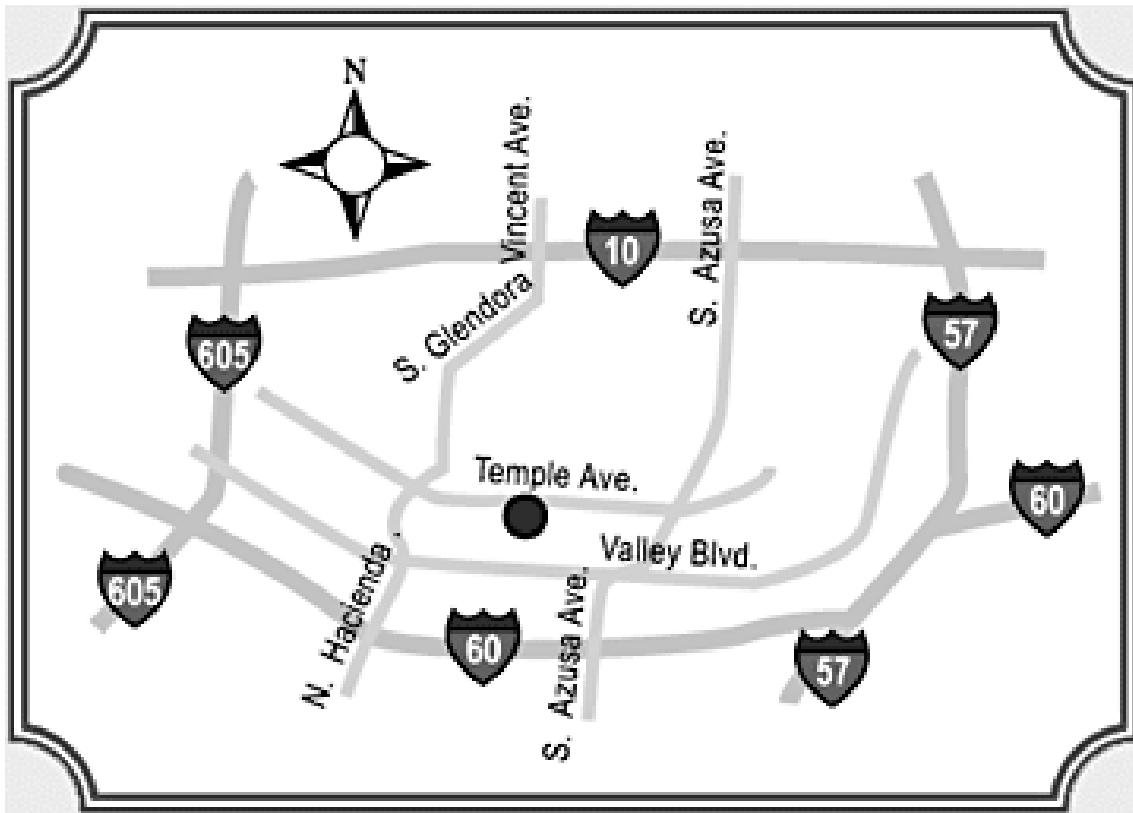

DIRECTIONS TO SHOW SITE

FROM THE LOS ANGELES AREA

I-10 (San Bernardino Fwy – East) Exit Azusa Avenue, turn right and travel south to Temple Avenue. Turn right at Temple Avenue and continue just over a mile. Signal lights and entrance will be on left-hand side. Enter at 16000 Temple Avenue.

60 (Pomona Fwy – East) Exit Azusa Avenue, turn left and travel north to Temple Avenue. Turn left on Temple Avenue. Signal lights and entrance will be on left-hand side. Enter at 16000 Temple Avenue.

FROM BURBANK

I-5 South to 60 East. Exit Hacienda Boulevard, turn left and travel north to Temple Avenue. Turn right on Temple Avenue, pass three signal lights and the entrance will be on right-hand side. Enter at 16000 Temple Avenue.

FROM POMONA-SAN BERNARDINO

I-10 (San Bernardino Fwy – West) Exit Azusa Avenue, turn left and travel south to Temple Avenue. Turn right on Temple Avenue and continue for just over a mile. Signal lights and entrance will be on left-hand side. Enter at 16000 Temple Avenue.

60 (Pomona Fwy – West) Exit Azusa Avenue, turn right and travel north to Temple Avenue. Turn left on Temple Avenue and continue for just over a mile. Signal lights and entrance will be on left-hand side. Enter at 16000 Temple Avenue.